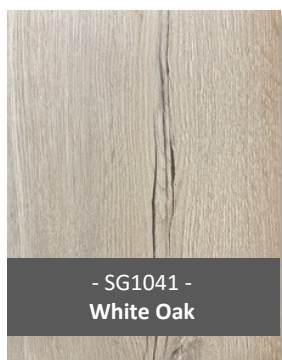

- SG1041 -
White Oak